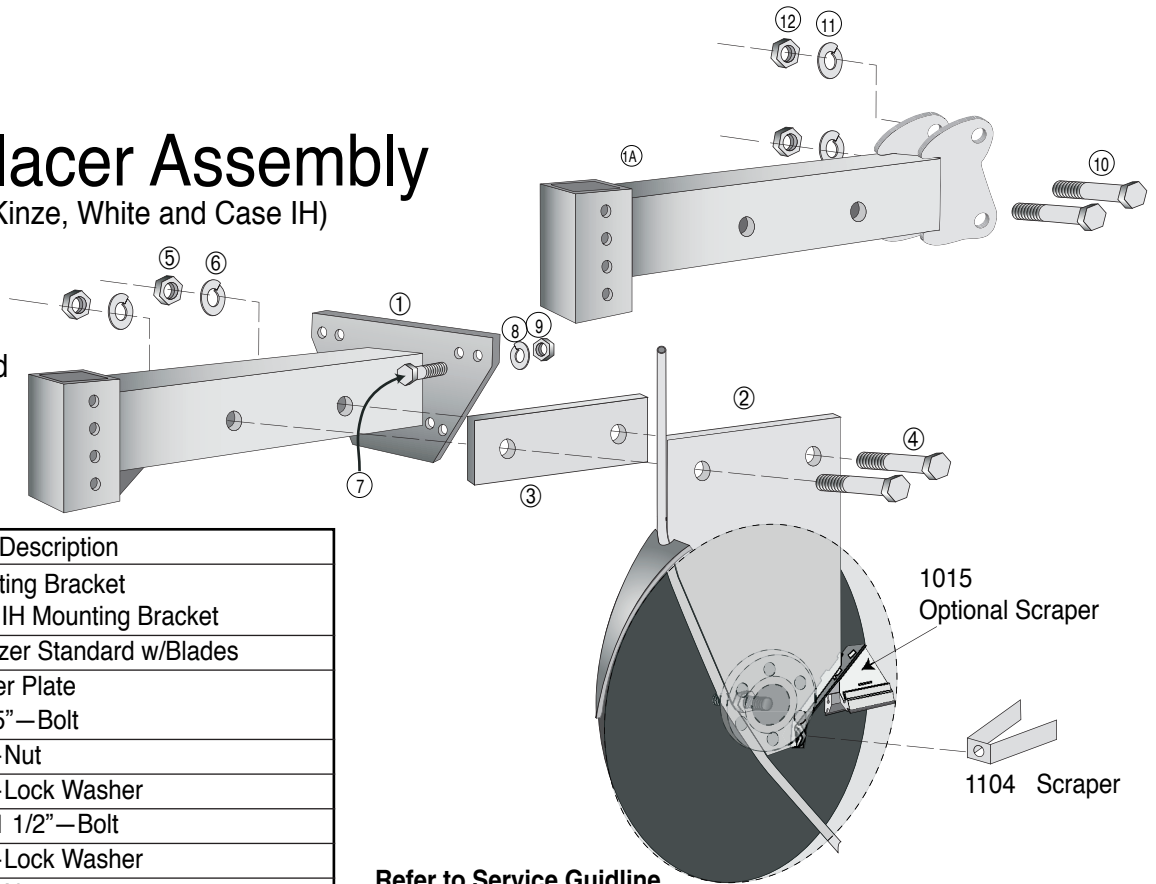

Row Flex Placer Assembly

(For John Deere, Kinze, White and Case IH)

NOTE: Fertilizer Standard (2) may be mounted on either side of mounting bracket (1).

No.	Qty.	Part No.	Description
1	1	1105	Mounting Bracket
1A	1	3105	Case IH Mounting Bracket
2	1	1101	Fertilizer Standard w/Blades
3	1	1106	Spacer Plate
4	2		5/8"x5" — Bolt
5	2		5/8" — Nut
6	2		5/8" — Lock Washer
7	4		1/2"x1 1/2" — Bolt
8	4		1/2" — Lock Washer
9	4		1/2" — Nut
10	2		1/2"x3 1/2" — Bolt
11	2		1/2" — Lock Washer
12	2		1/2" — Nut

Refer to Service Guidline

Complete Unit for JD, Kinze, White 6000 Series = 1010

Complete Unit for Case IH Planters = 3010

Complete Unit for White 8000 Planters = 8010