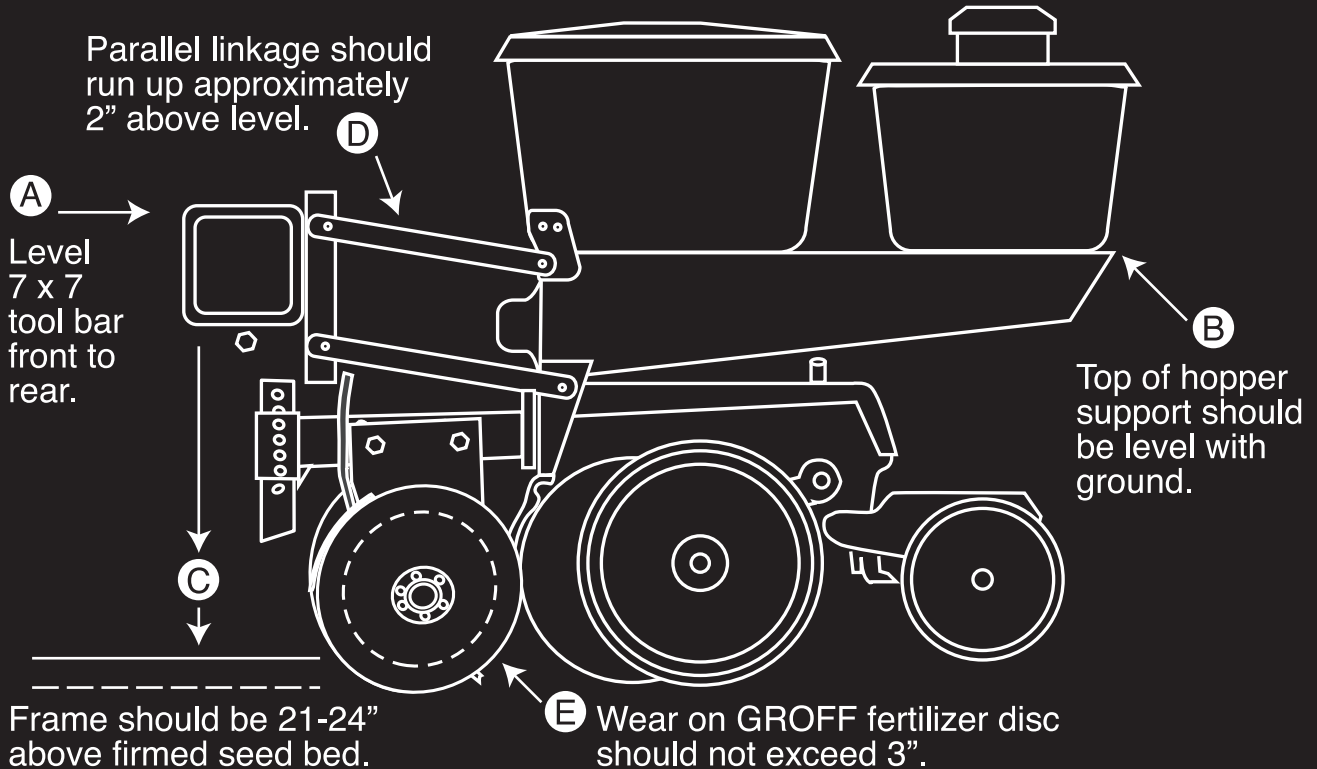

GROFF AG, LLC

P.O. Box 990, Wellington, CO 80549

Sales & Parts • Groff Ag 877-568-9816 / Seth Haneman 970-237-2039 / PJ Pajerski 301-882-1569 • www.groffag.com

Recommended Planter Adjustment when using GROFF Row Flex Placers

NOTE: Refer to operators manual to adjust draw bar height; drive-gauge wheels; master cylinder or micro switches to level tool bar.