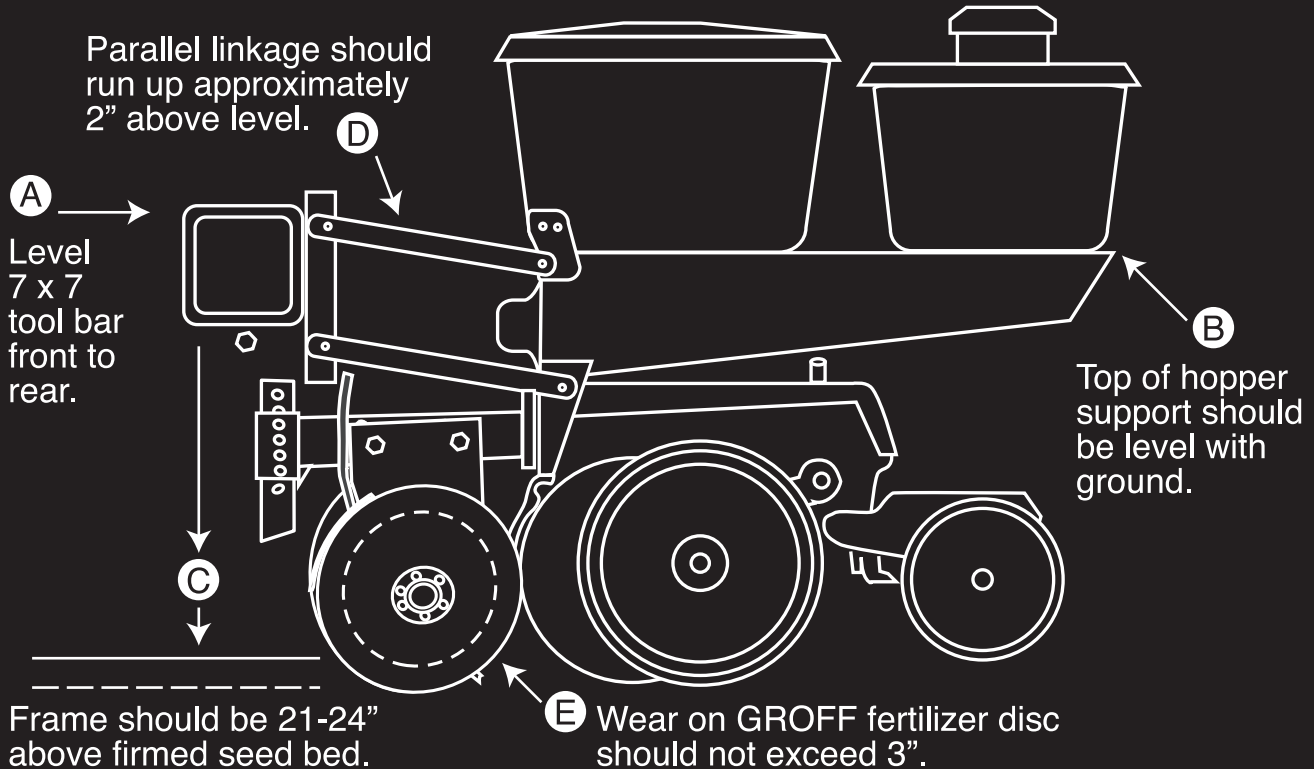

GROFF AG, LLC

P.O. Box 990, Wellington, CO 80549
Sales and Parts 308-882-1569 www.groffag.com

Recommended Planter Adjustment when using GROFF Row Flex Placers

NOTE: Refer to operators manual to adjust draw bar height; drive-gauge wheels; master cylinder or micro switches to level tool bar.